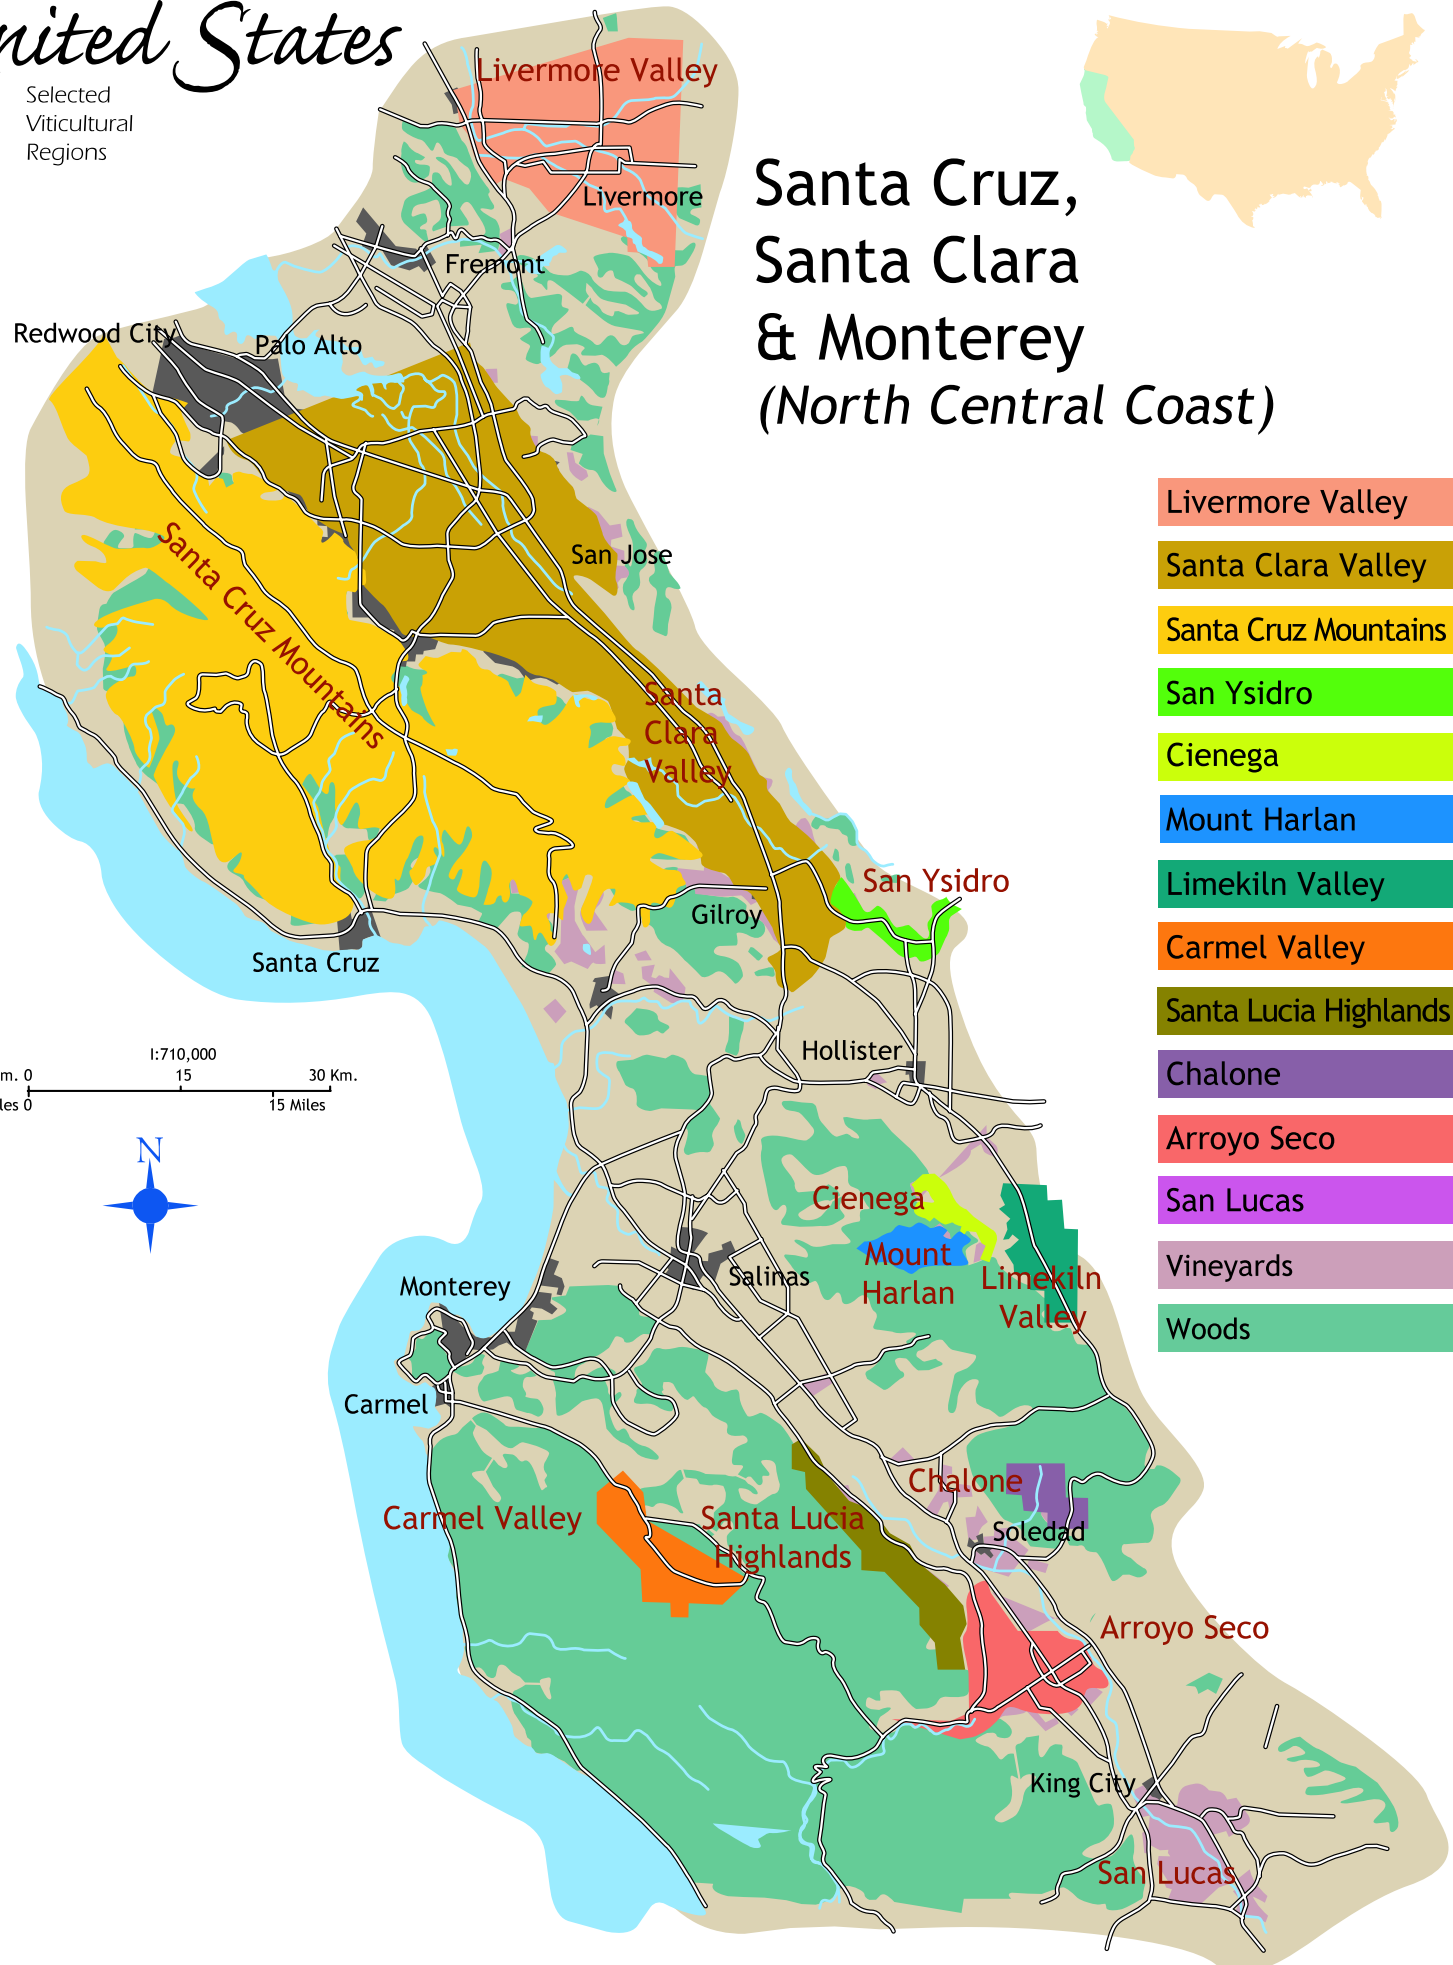

Selected
Viticultural
Regions

Santa Cruz, Santa Clara & Monterey (North Central Coast)

- Livermore Valley
- Santa Clara Valley
- Santa Cruz Mountains
- San Ysidro
- Cienega
- Mount Harlan
- Limekiln Valley
- Carmel Valley
- Santa Lucia Highlands
- Chalone
- Arroyo Seco
- San Lucas
- Vineyards
- Woods

1:710,000
Km. 0 15 30 Km.
Miles 0 15 Miles