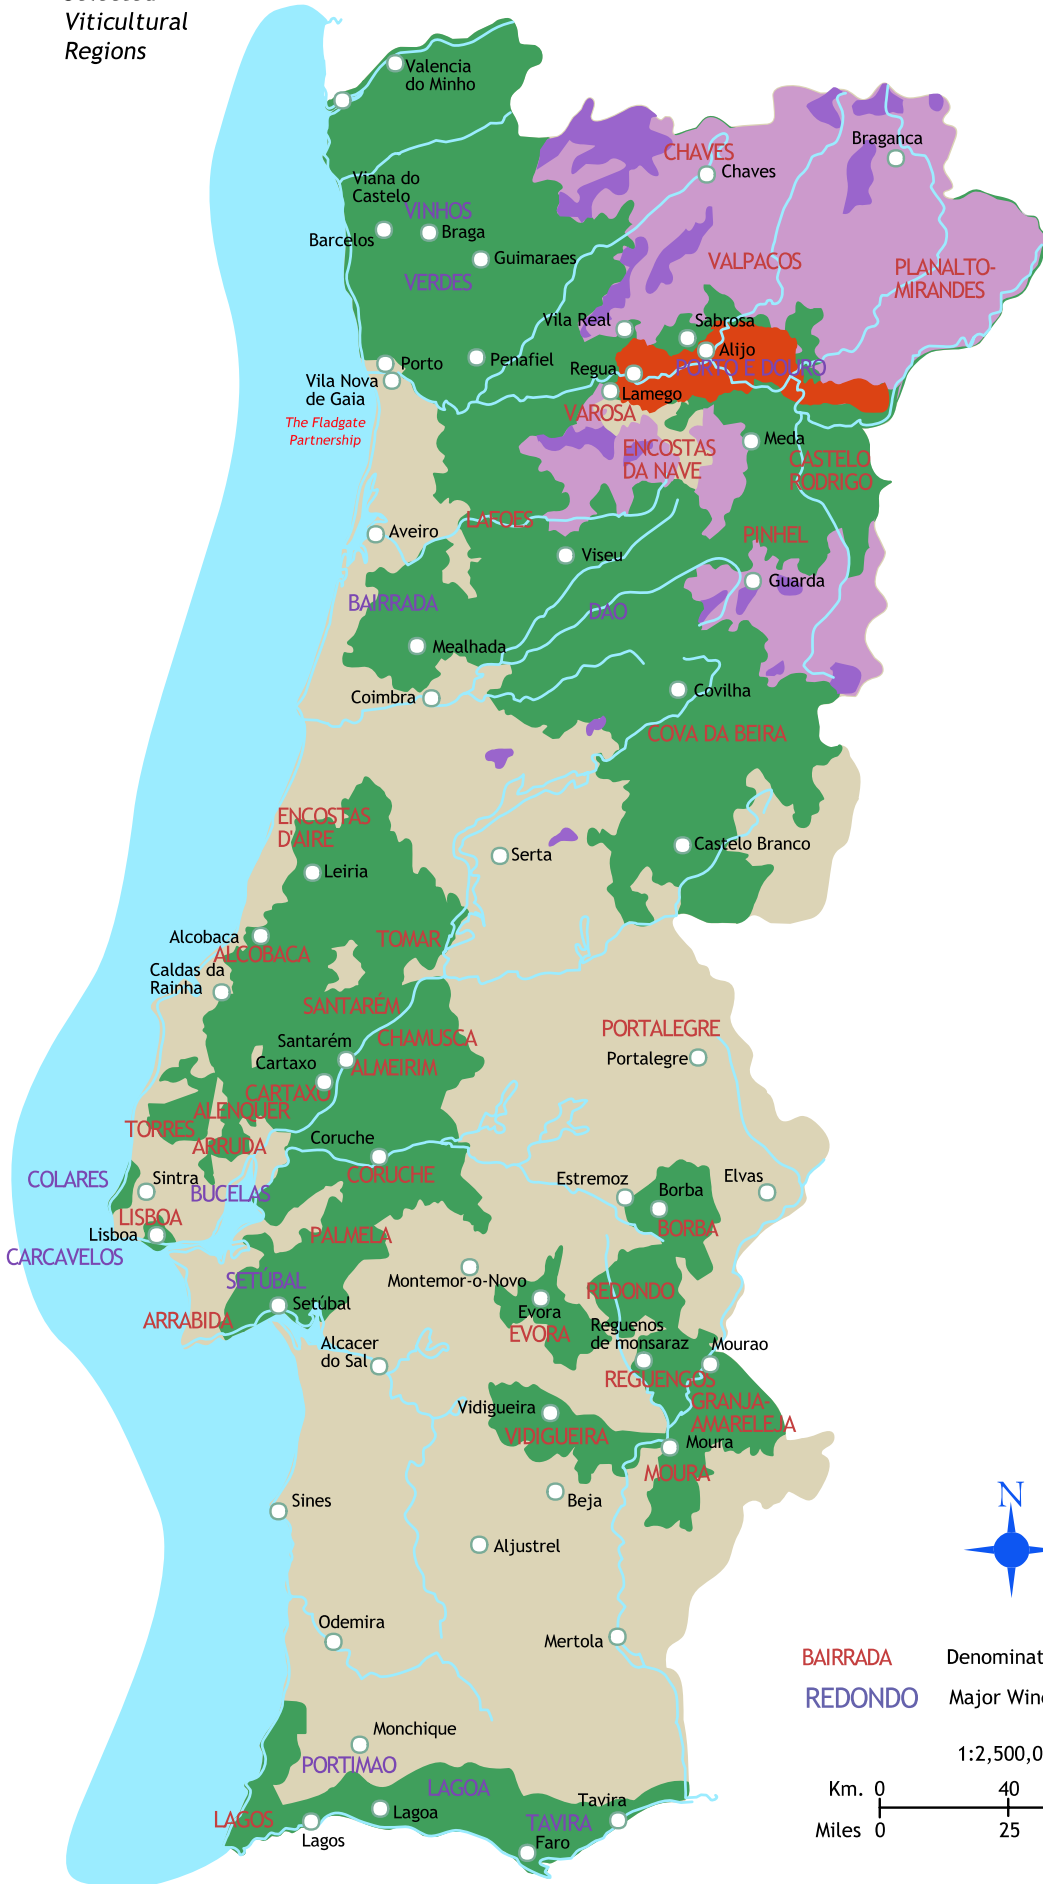

Portugal

Selected
Viticultural
Regions

- Upper Douro**
- 500 meters**
- 1,000 meters**
- Denomination of Origin**
- Go to Madeira**

BAIRRADA Denomination of Origin
REDONDO Major Wine Producing Region

1:2,500,000

Km. 0 40 80 Km.
 Miles 0 25 50 Miles