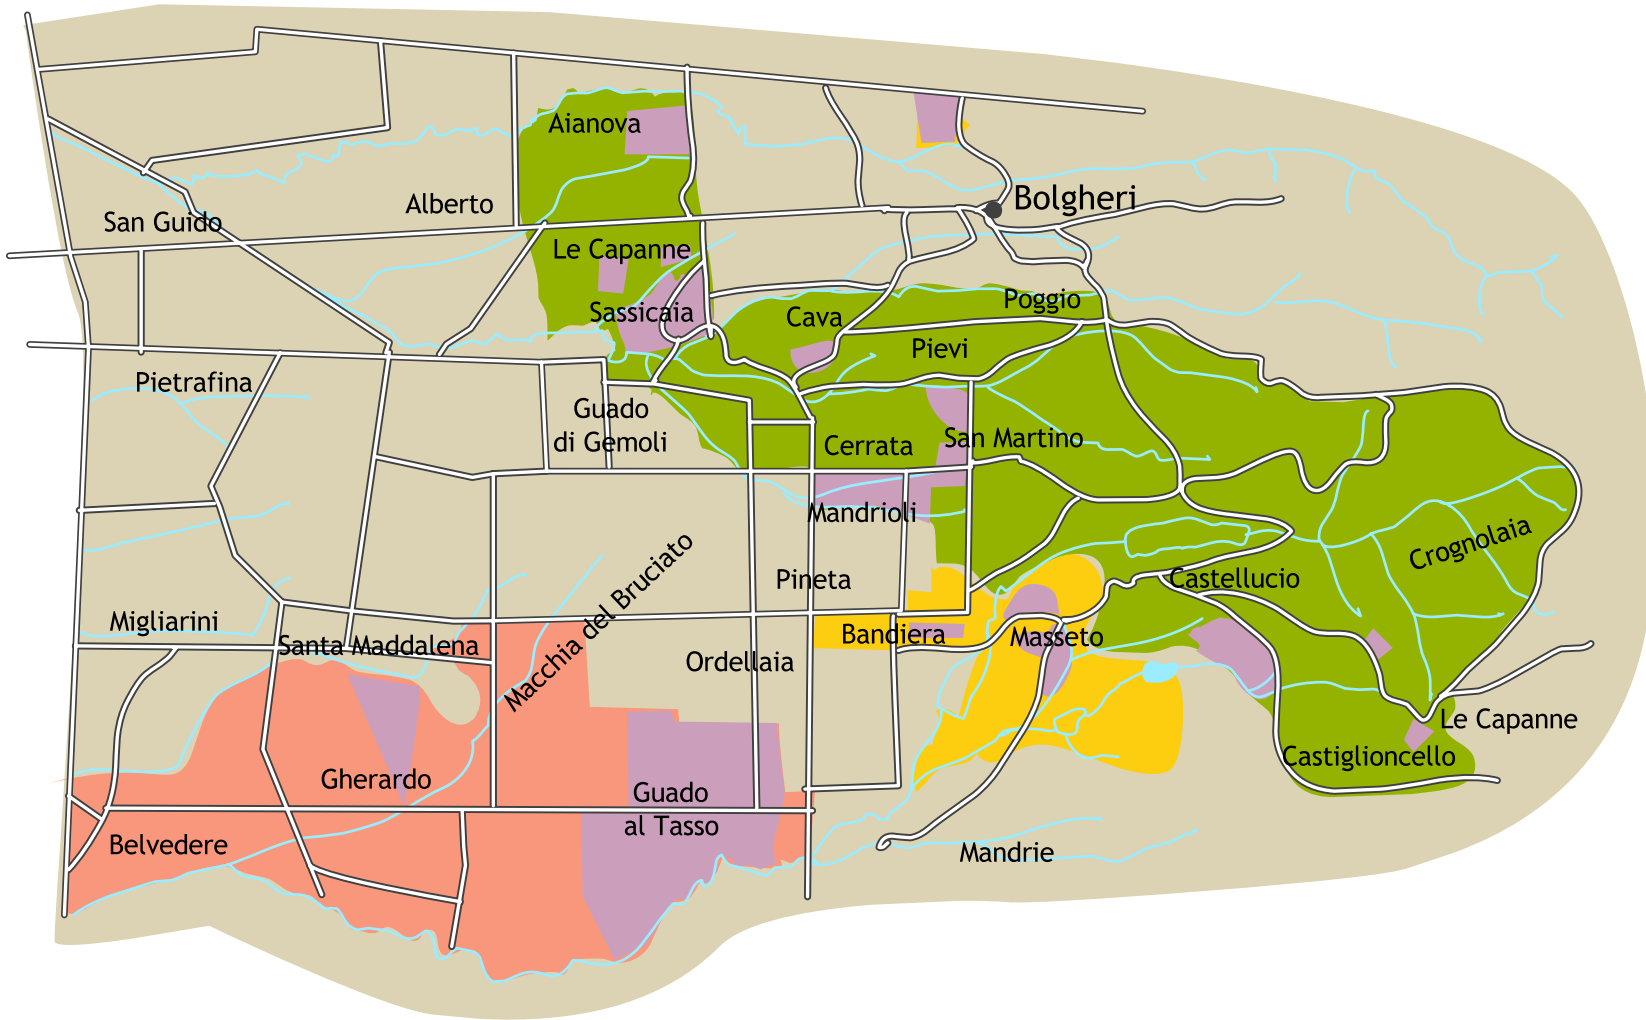

Italy

Selected
Viticultural
Regions

Bolgheri

- Ornellaia Estate
- Belvedere Estate
- Sassicaia Estate
(Tenuta San Guido)
- Vineyards